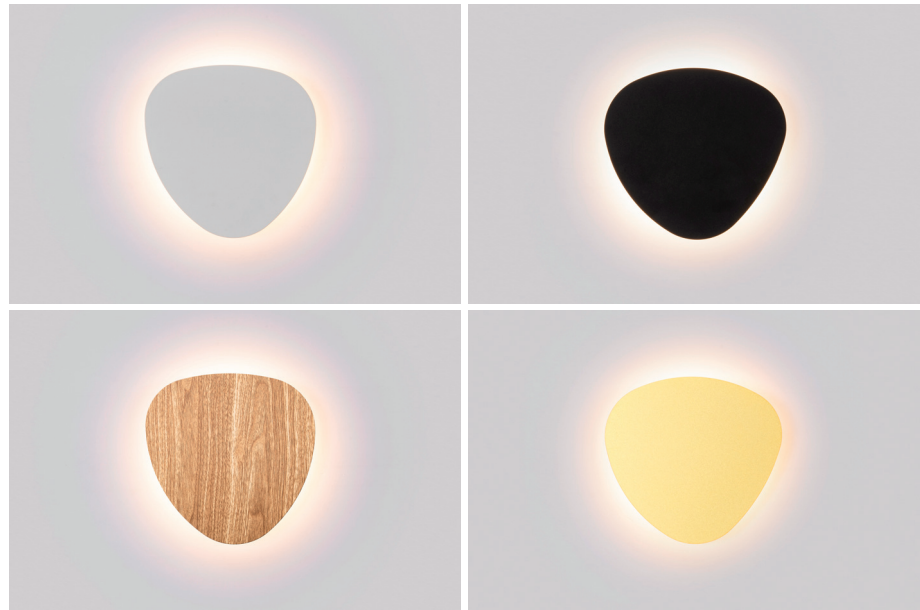

# Wall Delta 150/200/300

-  IP21/IP65
-  Class I
-  Wall Surface
-  RG1 | Blue light
-  Altamente riciclabile  
Highly recyclable
-  FSC  
Package

Finish	LED CCT
Powder Coat	 2700K
Anodize	 3000K
	 4000K

Key Information	
Material	Aluminium
Mounting	Wall Surface
Warranty	5 Year