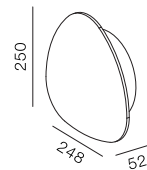

Gear

This product is supplied with Built-in Driver.