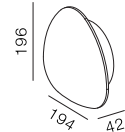

Gear

This product is supplied with Built-in Driver.